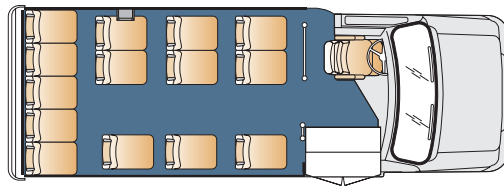

14 passengers plus driver.