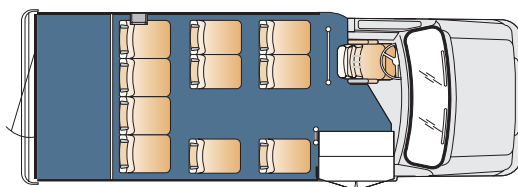

10 passengers plus driver, with secure rear cargo area.