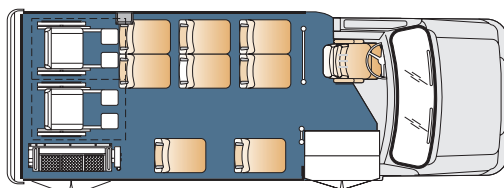

Lift system for wheelchair passengers, plus 8 ambulatory passengers.

Popular Options

- Front mud flaps
- Spare tire and wheel
- Stainless steel wheel inserts
- Exterior convex mirrors
- Interior flat mirror
- Rear door and window
- Overhead luggage racks
- Rear luggage area
- Door ajar and buzzer package
- Rear air conditioning
- Rear heat
- Rubber on entire floor
- Right hand entry grab rail
- Ceiling grab rail(s)
- Padded vinyl or cloth on ceiling or walls
- AM/FM cassette, four speakers
- Deluxe AM/FM/cassette/PA system
- Deluxe AM/FM/CD, four speakers
- TV/VCP, cabinet, two speakers
- Reading lights
- High-back or medium-back seats
- Flip-up armrests
- Padded grab rails on seat backs
- Reclining seats
- Seat belts
- Fire extinguisher, emergency kit
- ADA wheelchair lifts
- Double wheelchair doors
- ADA wheelchair securement systems
- Flip and foldaway seating

Call us with your complete specifications, seating alternatives, bid requirements and other needs. We are ready to offer you the quality and integrity that made Starcraft famous.

Due to a program of continuous product improvement, specifications, features and options are subject to change without notice. Contact Starcraft or your Starcraft dealer for complete information.

Your Starcraft Bus Dealer:

STARCRAFT BUS

a division of Forest River, Inc.