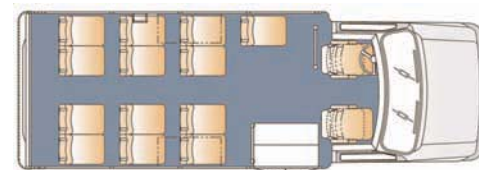

138" W.B. 20' 14 Pass.w/co-pilot Rear Luggage