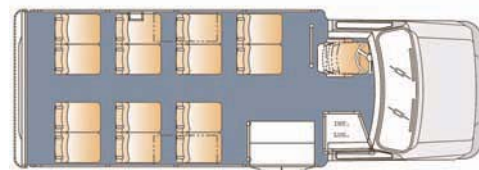

138" W.B. 20' 14 Pass. Forward Facing Front & Rear Luggage