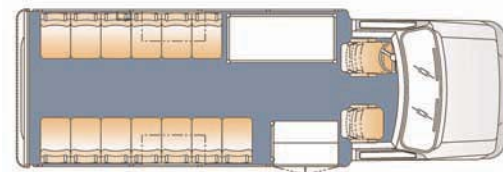

158" W.B. 22' 14 Pass. Perimeter w/co-pilot & Luggage Rack