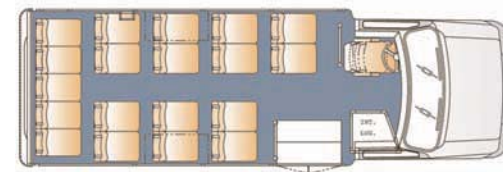

158" W.B. 22' 19 Passenger Forward Facing

STARCRAFT

Bus & Mobility
Div. of Forest River, Inc.