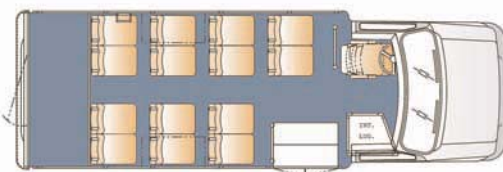

158" W.B. 22' 14 Pass. Rear door & Luggage w/barrier